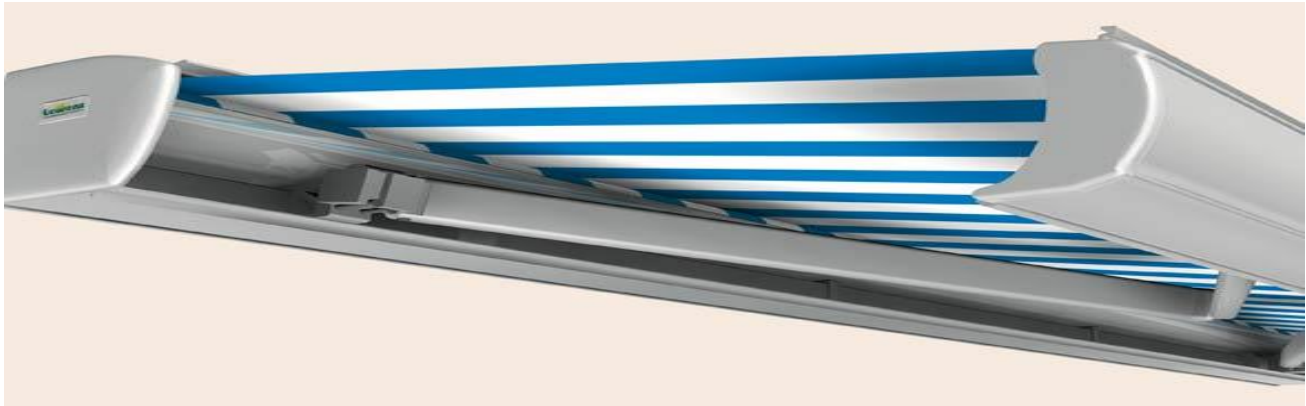

By ***Windsor***
BLINDS & AWNINGS
Ph. 49 566 133

Family Kompakt Full-Cassette

The Family Kompakt Full Cassette offers an elegant awning solution that is coupled with excellent technical features in this top-quality cassette awning that sits neatly against the wall.

FEATURES

Fabric cover shell

The integral fabric cover shell offers an elegant solution for concealing the fabric roller.

Front profile bracket

An adjustable bracket ensures the front profile is always vertical. A special mechanism ensures reliable positive closing when the awning is retracted.

Arm bracket

Of extruded high-strength aluminium alloy, with supporting and high impact screw. Upper arm fork of forged aluminium.

Hinged arm joint

The plastic-coated double cables are designed for an extremely long service life:

- no soiling of the greased cables caused by exposure to the environment
- arm profile and cables of the same colour

The extremely high spring tension of the hinged arms ensures a superbly taut sit of the fabric. No resting of the awning cloth on the arm joints. Hinged arm joints feature a pin made of high-grade steel