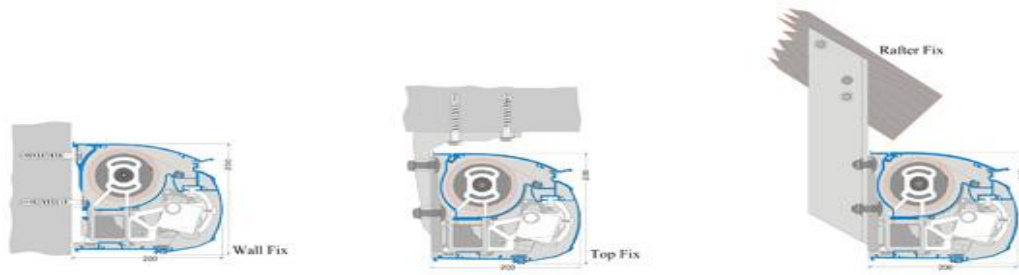

FEATURES

Fabric cover shell

The integral fabric cover shell offers an elegant solution for concealing the fabric roller.

Front profile bracket

An adjustable bracket ensures the front profile is always vertical. A special mechanism ensures reliable positive closing when the awning is retracted.

Arm bracket

Of extruded high-strength aluminium alloy, with supporting and high impact screw. Upper arm fork of forged aluminium.

Hinged arm joint

The plastic-coated double cables are designed for an extremely long service life:

- no soiling of the greased cables caused by exposure to the environment
- arm profile and cables of the same colour

The extremely high spring tension of the hinged arms ensures a superbly taut sit of the fabric. No resting of the awning cloth on the arm joints. Hinged arm joints feature a pin made of high-grade steel

Windsor Works Wonders With Windows

INSTALLATION OPTIONS

TECHNICAL DATA

DRIVE	Motorised or manual operation
SENSORS	All weather sensors - sun, rain, wind, temperature, timer
FRAME COLOURS	White or custom Dulux powder coat finish
AWNING FABRICS	Acrylic or polyester canvas or sunscreen mesh
WIDTH	3m - 11m
Extension (arm lengths)	2.0m / 2.5m / 3.0m / 3.5m / 4.0m
PROFILES	High Grade Extruded Aliminum
FIXINGS	Stainless steel nuts, bolts and pins
ARM	High tension triple spring arm system with PVC coated stainless steel cables